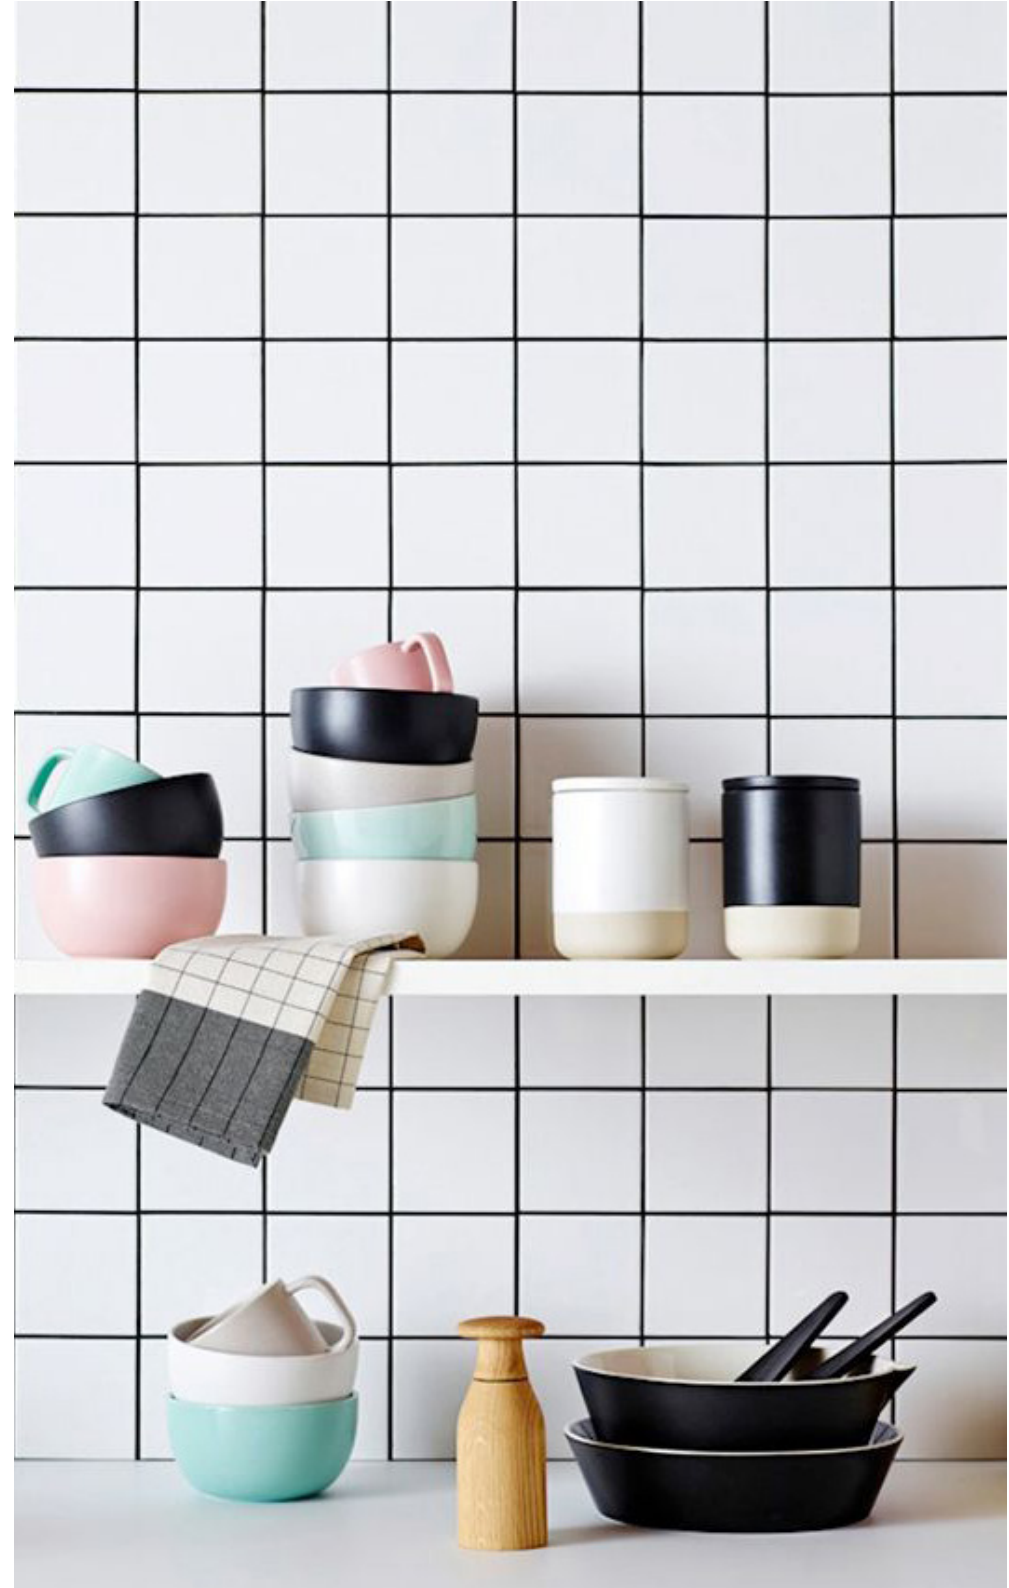

Specifications

SPECIFICATIONS

Material	Glazed porcelain
Finish	Gloss \ Matt
Applications	Wall
Made in	China
Selling unit	Per sqm

CODE	SHEETS PER M2	M2 PER SHEET
RAB0026	18	0.057
RAB0027	18	0.057
RAB0036	12	0.089
RAB0037	12	0.089
RAB0042	12	0.085
RAB0043	12	0.089
RAB0045	18	0.057
RAB0047	11	0.094
RAB0048	12	0.088