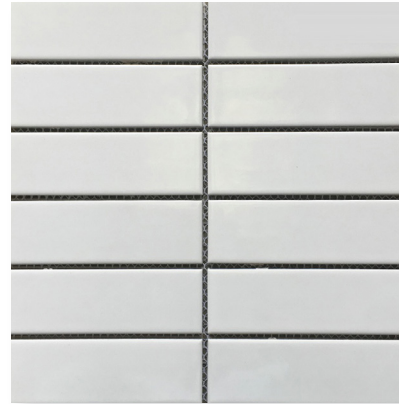

Kit-Kat and Square Mosaics

designer
stone solutions

Wall: Kit Kat White Matt (Satin) 22x145 on 296x300mm

Kit-Kat Mosaics

RAB0043

Kit Kat White Matt (Satin)
22x145 on 296x300mm

RAB0048

Kit Kat White Matt (Satin)
15x145 on 297x296mm

RAB0042

Subway Stackbond White
45x145 on 291x297mm
Matt (Satin) Finish

RAB0026

Subway Stackbond White
45x195 on 291x198mm
Matt (Satin) Finish

RAB0027

Subway Stackbond Black
45x195 on 291x198mm
Matt (Satin) Finish

RAB0045

Subway Stackbond White Gloss
45x195 on 291x198mm
Matt (Satin) Finish

Square Mosaics

RAB0047

Sqaure Mosaic White
48x48 on 306x606mm
Matt (Satin) Finish

RAB0036

Sqaure Matt White Mosaic
97x97mm On 300x300mm Sheet