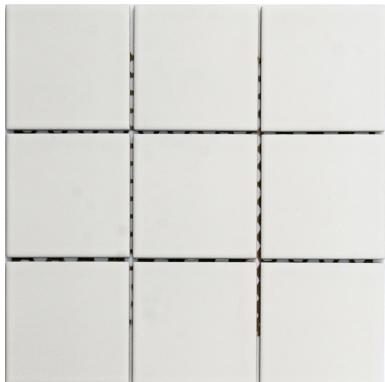

Kit-Kat and Square Mosaics

designer
stone solutions

Wall: Kit Kat White Matt (Satin) 22x145 on 296x300mm

Kit-Kat Mosaics

RAB0043

Kit Kat White Matt (Satin)
22x145 on 296x300mm

RAB0048

Kit Kat White Matt (Satin)
15x145 on 297x296mm

RAB0042

Subway Stackbond White
45x145 on 291x297mm
Matt (Satin) Finish

RAB0026

Subway Stackbond White
45x195 on 291x198mm
Matt (Satin) Finish

RAB0027

Subway Stackbond Black
45x195 on 291x198mm
Matt (Satin) Finish

RAB0045

Subway Stackbond White Gloss
45x195 on 291x198mm
Matt (Satin) Finish

Square Mosaics

RAB0047

Sqaure Mosaic White
48x48 on 306x606mm
Matt (Satin) Finish

RAB0036

Sqaure Matt White Mosaic
97x97mm On 300x300mm Sheet

RAB0037

Sqaure Matt Black Mosaic
97x97mm On 300x300mm Sheet

Specifications

SPECIFICATIONS

Material	Glazed porcelain
Finish	Gloss \ Matt
Applications	Wall
Made in	China
Selling unit	Per sqm

CODE	SHEETS PER M2	M2 PER SHEET
RAB0026	18	0.057
RAB0027	18	0.057
RAB0036	12	0.089
RAB0037	12	0.089
RAB0042	12	0.085
RAB0043	12	0.089
RAB0045	18	0.057
RAB0047	11	0.094
RAB0048	12	0.088