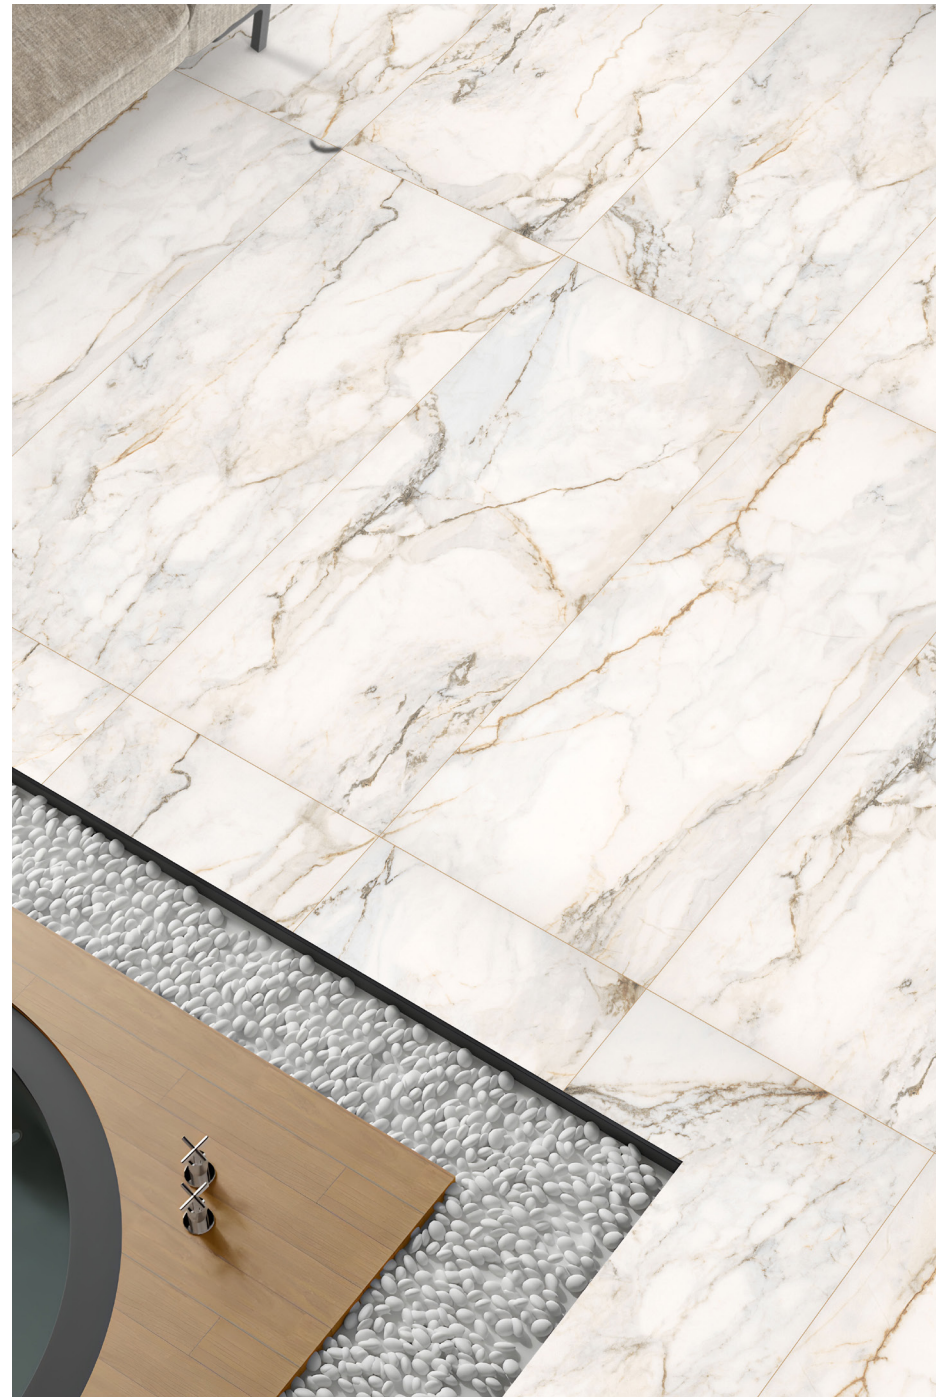

Floor: Luna Lux - Alpino Bianco Polished 600x600mm

Floor: Luna Gold Polished 600x1200mm

BUILD

by  **dssa**

Builders' Range by Designer Stone Solutions

Melbourne Head Office

2 / 1 Kitchen Road, Dandenong South VIC 3175