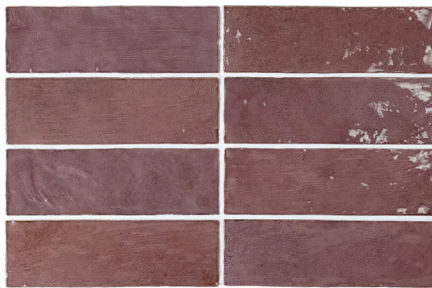

La Riviera

MADE
IN SPAIN

Wall: La Riviera Juneberry Gloss 65x200mm

Wall: La Riviera Wheat Gloss 132x1320mm

Wall: La Riviera Blue Reef Gloss 65x200mm

La Riviera

65x200mm

EQU0026
Blanc Gloss
65x200mm

EQU0027
Gris Nauge Gloss
65x200mm

EQU0028
Wheat Gloss
65x200mm

EQU0029
Rose Gloss
65x200mm

EQU0030
Lavanda Blue Gloss
65x200mm

EQU0031
Vert Gloss
65x200mm

La Riviera

65x200mm

EQU0032
Ginger gloss
65x200mm

EQU0033
Botanical Green Gloss
65x200mm

EQU0034
Quetzal Gloss
65x200mm

EQU0035
Blue Reef Gloss
65x200mm

EQU0036
Juneberry Gloss
65x200mm

EQU0037
Tourmaline Gloss
65x200mm

Wall: La Riviera Rose Gloss 65x200mm