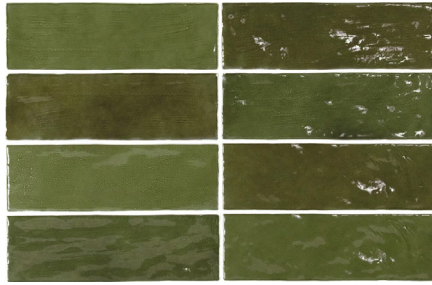

La Riviera

MADE
IN SPAIN

Wall: La Riviera Juneberry Gloss 65x200mm

Wall: La Riviera Wheat Gloss 132x1320mm

Wall: La Riviera Blue Reef Gloss 65x200mm

La Riviera

65x200mm

EQU0026
Blanc Gloss
65x200mm

EQU0027
Gris Nauge Gloss
65x200mm

EQU0028
Wheat Gloss
65x200mm

EQU0029
Rose Gloss
65x200mm

EQU0030
Lavanda Blue Gloss
65x200mm

EQU0031
Vert Gloss
65x200mm

La Riviera

65x200mm

EQU0032
Ginger gloss
65x200mm

EQU0033
Botanical Green Gloss
65x200mm

EQU0034
Quetzal Gloss
65x200mm

EQU0035
Blue Reef Gloss
65x200mm

EQU0036
Juneberry Gloss
65x200mm

EQU0037
Tourmaline Gloss
65x200mm

Wall: La Riviera Rose Gloss 65x200mm