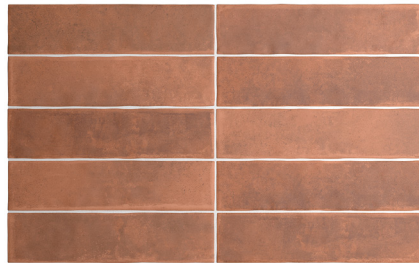

Argile

designer
stone solutions

MADE
IN SPAIN

Argile Ice 60x246

Argile Siena 100x100 (Wall and Floor)

Argile Cacao 100x100 (Wall)

Argile Cotto 100x100

Argile Sky 100x100

Argile Glacier 60x246 (Wall)

Argile Concrete 60x246 (Wall)

Argile

EQU0055
Argile Ice Matt 60x246mm

EQU0056
Argile Siena Matt 60x246mm

EQU0057
Argile Cacao Matt 60x246mm

EQU0058
Cotto Ice Matt 60x246mm

EQU0059
Argile Khaki Matt 60x246mm

EQU0060
Argile Sky Matt 60x246mm

EQU0061
Argile Glacier Matt 60x246mm

EQU0062
Argile Concrete Matt 60x246mm

EQU0063
Argile Dark Matt 60x246mm

Argile

EQU0064

Argile Ice Matt 100x100mm

EQU0065

SPECIFICATIONS

Material	Porcelain
Edge type	Non-Rectified
Sizes and tile faces	60x246mm 20 faces 100x100mm 20 faces
Finish	Matt
Thickness	9mm
Variation rating	V2
Applications	Internal, external, floors, walls
Made in	Spain