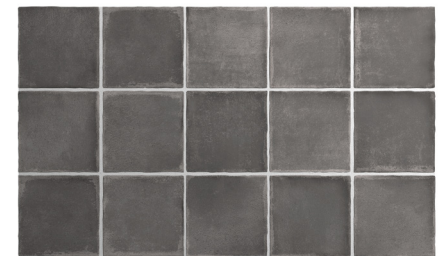

Argile Sky Matt 100x100mm

EQU0070

Argile Glacier Matt 100x100mm

EQU0071

Argile Concrete Matt 100x100mm

EQU0072

Argile Dark Matt 100x100mm

Argile