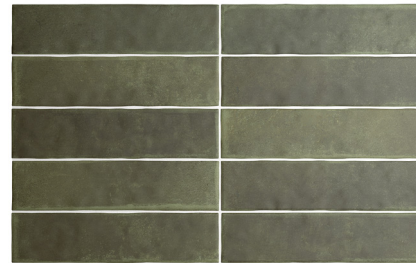

Argile

designer
stone solutions

MADE
IN SPAIN

Argile Ice 60x246

Argile Siena 100x100 (Wall and Floor)

Argile Cacao 100x100 (Wall)

Argile Cotto 100x100

Argile Sky 100x100

Argile Glacier 60x246 (Wall)

Argile Concrete 60x246 (Wall)

Argile

EQU0055
Argile Ice Matt 60x246mm

EQU0056
Argile Siena Matt 60x246mm

EQU0057
Argile Cacao Matt 60x246mm

EQU0058
Cotto Ice Matt 60x246mm

EQU0059
Argile Khaki Matt 60x246mm

EQU0060
Argile Sky Matt 60x246mm

EQU0061
Argile Glacier Matt 60x246mm

EQU0062
Argile Concrete Matt 60x246mm

EQU0063
Argile Dark Matt 60x246mm

Argile

EQU0064

Argile Ice Matt 100x100mm

EQU0065