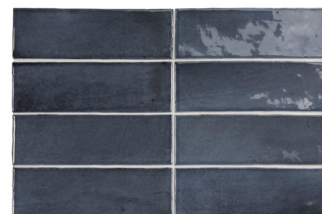

Coco

designer
stone solutions

MADE
IN SPAIN

Coco White Gloss

Coco Canvas Matt

Coco Orchard Pink Matt

Coco Amber Grey Gloss

Coco Blue Grass Matt

Coco Blue Night Gloss

Coco Verde Matt

Coco Black Hat Matt

Coco

EQU0073
White Gloss 50x150mm

EQU0074
White Matt 50x150mm

EQU0075
Canvas Gloss 50x150mm

EQU0076
Canvas Matt 50x150mm

EQU0077
Orchard Gloss 50x150mm

EQU0078
Orchard Matt 50x150mm

EQU0079
Amber Grey Gloss 50x150mm

EQU0080
Amber Grey Matt 50x150mm

EQU0081
Blue Grass Gloss 50x150mm

EQU0082
Blue Grass Matt 50x150mm

EQU0083
Blue Night Gloss 50x150mm

EQU0084
Blue Night Matt 50x150mm

EQU0085
Verde Gloss 50x150mm

EQU0086
Verde Matt 50x150mm

EQU0087
Black Hat Gloss 50x150mm

EQU0088
Black Hat Matt 50x150mm

Coco

SPECIFICATIONS

Material	Porcelain
Edge type	Non-Rectified
Sizes and tile faces	50X150mm
Finish	Matt and Gloss
Thickness	9mm
Variation rating and faces	V3 108
Applications	Internal, floors (matt only), walls
Made in	Spain