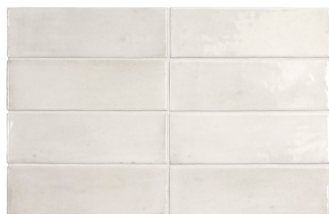

Coco

designer
stone solutions

MADE
IN SPAIN

Coco White Gloss

Coco Canvas Matt

Coco Orchard Pink Matt

Coco Amber Grey Gloss

Coco Blue Grass Matt

Coco Blue Night Gloss

Coco Verde Matt

Coco Black Hat Matt

Coco

EQU0073
White Gloss 50x150mm

EQU0074
White Matt 50x150mm

EQU0075
Canvas Gloss 50x150mm

EQU0076
Canvas Matt 50x150mm

EQU0077
Orchard Gloss 50x150mm

EQU0078
Orchard Matt 50x150mm

EQU0079
Amber Grey Gloss 50x150mm

EQU0080
Amber Grey Matt 50x150mm

EQU0081
Blue Grass Gloss 50x150mm

EQU0082
Blue Grass Matt 50x150mm

EQU0083
Blue Night Gloss 50x150mm

EQU0084
Blue Night Matt 50x150mm

EQU0085
Verde Gloss 50x150mm

EQU0086
Verde Matt 50x150mm

EQU0087
Black Hat Gloss 50x150mm

EQU0088
Black Hat Matt 50x150mm

Coco

SPECIFICATIONS

Material	Porcelain
Edge type	Non-Rectified
Sizes and tile faces	50X150mm
Finish	Matt and Gloss
Thickness	9mm
Variation rating and faces	V3 108
Applications	Internal, floors (matt only), walls
Made in	Spain