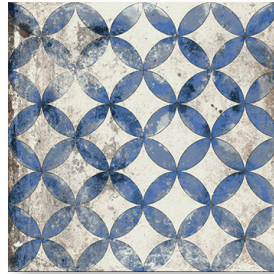

# Maioliche Cementine

 **designer**  
stone solutions

MADE  
IN ITALY

MAR10020 #1 Blu Matt 200x200mm

Floor: #2 Beige 200x200mm

Wall: #7 Nera Matt 200x200mm  
Floor: Bianco Plain Matt200x200mm and Nero Plain Matt 200x200mm

# Maioliche Cementine

**MAR10020**  
#1 Blu Matt  
200x200mm

**MAR10021**  
#2 Blu Matt  
200x200mm

**MAR10022**  
#3 Blu Matt  
200x200mm

**MAR10023**  
#4 Blu Matt  
200x200mm

**MAR10045**  
#2 Beige  
200x200mm

**MAR10042**  
900 Beige Plain  
200x200mm

**MAR10024**  
#5 Blu Matt  
200x200mm

**MAR10026**  
#7 Nera Matt  
200x200mm

**MAR10027**  
#8 Nera Matt  
200x200mm

**MAR10028**  
#9 Nera Matt  
200x200mm

**MAR10046**  
#3 Beige  
200x200mm