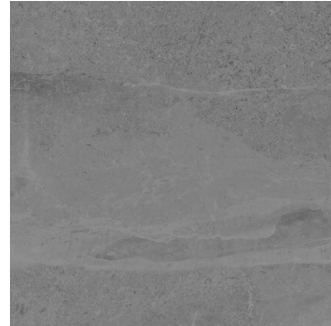

Erding

designer
stone solutions

Floor: Erding Ash Matt

MADE IN SPAIN

Floor: Erding Silver Matt

Erding

PAM0037
Ash Matt
600x600mm

PAM0039
Pearl Matt
600x600mm

PAM0041
Silver Matt
600x600mm

PAM0038
Ash Matt
600x1200mm

PAM0040
Pearl Matt
600x1200mm

PAM0042
Silver Matt
600x1200mm

Erding

SPECIFICATIONS

Material	Porcelain
Edge type	Rectified
Sizes	600x600mm 600x1200mm
Thickness	10mm
Finish & Slip rating	Matt R9/P2
Variation rating	V3
Applications	Internal, wall, floor
Made In	Spain