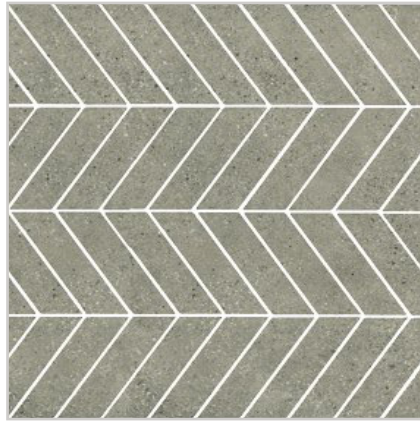

EST0030
T-Stone Light Grey
300x600mm
12 Faces

EST0055
T-Stone Grey Matt
300x600mm
12 Faces

EST0031
T-Stone Ash Grey Matt
300x600mm
12 Faces

EST0054
T-Stone White Matt
300x600mm
12 Faces

EST0021
T-Stone Light Grey
600x600mm
6 Faces

EST0022
T-Stone Grey Matt
600x600mm
6 Faces

EST0024
T-Stone Ash Grey Matt
600x600mm
6 Faces

EST0046
T-Stone White Matt
600x600mm
6 Faces

T-Stone

EST0048
T-Stone Light Grey Chevron Mosaic
271x775mm

EST0051
T-Stone Ash Grey Chevron Mosaic
271x275

T-Stone

SPECIFICATIONS

Material	Porcelain
Edge type	Rectified
Sizes	600x600mm
Thickness	10mm thick 9.5mm thick (Chevron only)
Finish	Matt
Variation rating	V2
Applications	Internal, wall, floor Indoor, Wall (Chevron only)
Country of origin	China