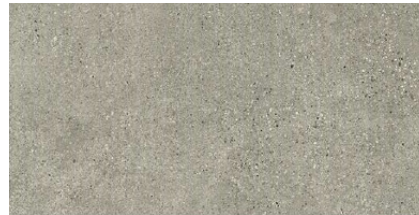

T-Stone

designer
stone solutions

BUILD
by  **dssa**

Floor: T-Stone Grey Matt

Floor: T-Stone White Matt

Floor and Wall: T-Stone Ash Grey and Ash Grey Chevron

Floor: T-Stone Light Grey

T Stone

EST0030
T-Stone Light Grey
300x600mm
12 Faces

EST0055
T-Stone Grey Matt
300x600mm
12 Faces

EST0031
T-Stone Ash Grey Matt
300x600mm
12 Faces

EST0054
T-Stone White Matt
300x600mm
12 Faces

EST0021
T-Stone Light Grey
600x600mm
6 Faces

EST0022
T-Stone Grey Matt
600x600mm
6 Faces

EST0024
T-Stone Ash Grey Matt
600x600mm
6 Faces

EST0046
T-Stone White Matt
600x600mm
6 Faces

T-Stone

EST0048
T-Stone Light Grey Chevron Mosaic
271x775mm

EST0051
T-Stone Ash Grey Chevron Mosaic
271x275

T-Stone

SPECIFICATIONS

Material	Porcelain
Edge type	Rectified
Sizes	600x600mm
Thickness	10mm thick 9.5mm thick (Chevron only)
Finish	Matt
Variation rating	V2
Applications	Internal, wall, floor Indoor, Wall (Chevron only)
Country of origin	China