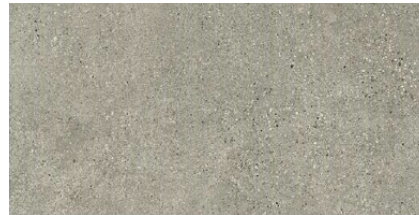

T-Stone

Floor: T-Stone White Matt

Floor: T-Stone Grey Matt

Floor and Wall: T-Stone Ash Grey and Ash Grey Chevron

Floor: T-Stone Light Grey

T Stone

EST0030
T-Stone Light Grey
300x600mm
12 Faces

EST0055
T-Stone Grey Matt
300x600mm
12 Faces

EST0031
T-Stone Ash Grey Matt
300x600mm
12 Faces

EST0054
T-Stone White Matt
300x600mm
12 Faces

EST0021
T-Stone Light Grey
600x600mm
6 Faces

EST0022
T-Stone Grey Matt
600x600mm
6 Faces

EST0024
T-Stone Ash Grey Matt
600x600mm
6 Faces

EST0046
T-Stone White Matt
600x600mm
6 Faces

T-Stone

EST0048
T-Stone Light Grey Chevron Mosaic
271x775mm

EST0051
T-Stone Ash Grey Chevron Mosaic
271x275

T-Stone

SPECIFICATIONS

| | |
|-------------------|--|
| Material | Porcelain |
| Edge type | Rectified |
| Sizes | 600x600mm |
| Thickness | 10mm thick 9.5mm thick (Chevron only) |
| Finish | Matt |
| Variation rating | V2 |
| Applications | Internal, wall, floor Indoor, Wall (Chevron only) |
| Country of origin | China |