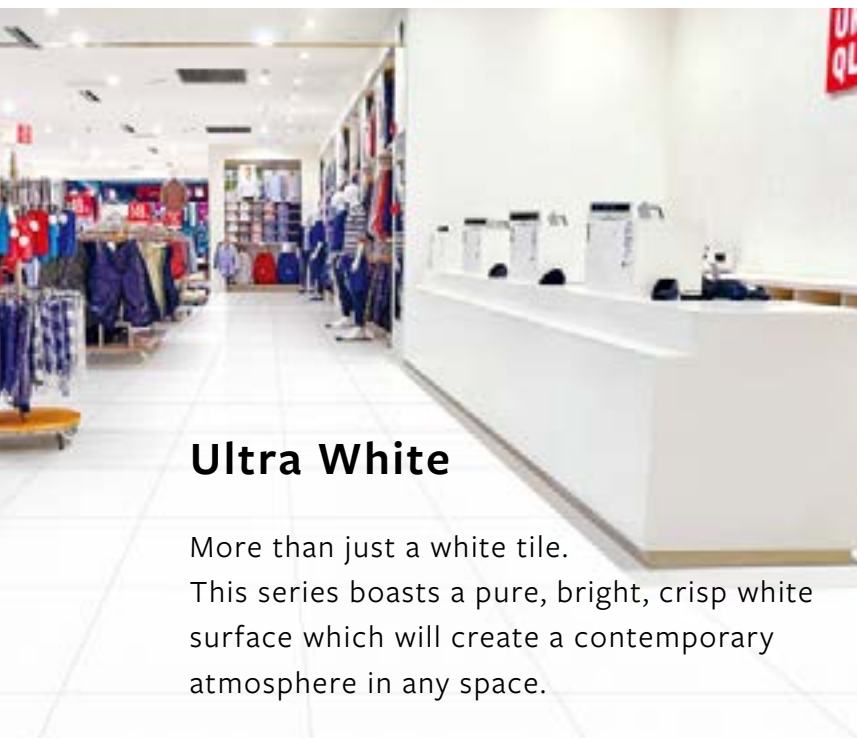

Ultra80 White

80 DEGREE WHITENESS

White & Black

QUA0002
Gloss 300x600mm

QUA0001
Gloss 600x600mm

QUA0096
Gloss 600x1200mm

QUA0005
Matt 300x600mm

QUA0004
Matt 600x600mm

QUA0108
Matt 600x1200mm

Ultra White

More than just a white tile. This series boasts a pure, bright, crisp white surface which will create a contemporary atmosphere in any space.

SPECIFICATIONS

Material	Glazed porcelain
Edge type	Rectified
Sizes*	300x600mm 600x600mm 600x1200mm
Thickness	10mm
Finish & Slip rating	Matt P2/R9 Gloss
Applications	Wall, floor, internal
Made in	China