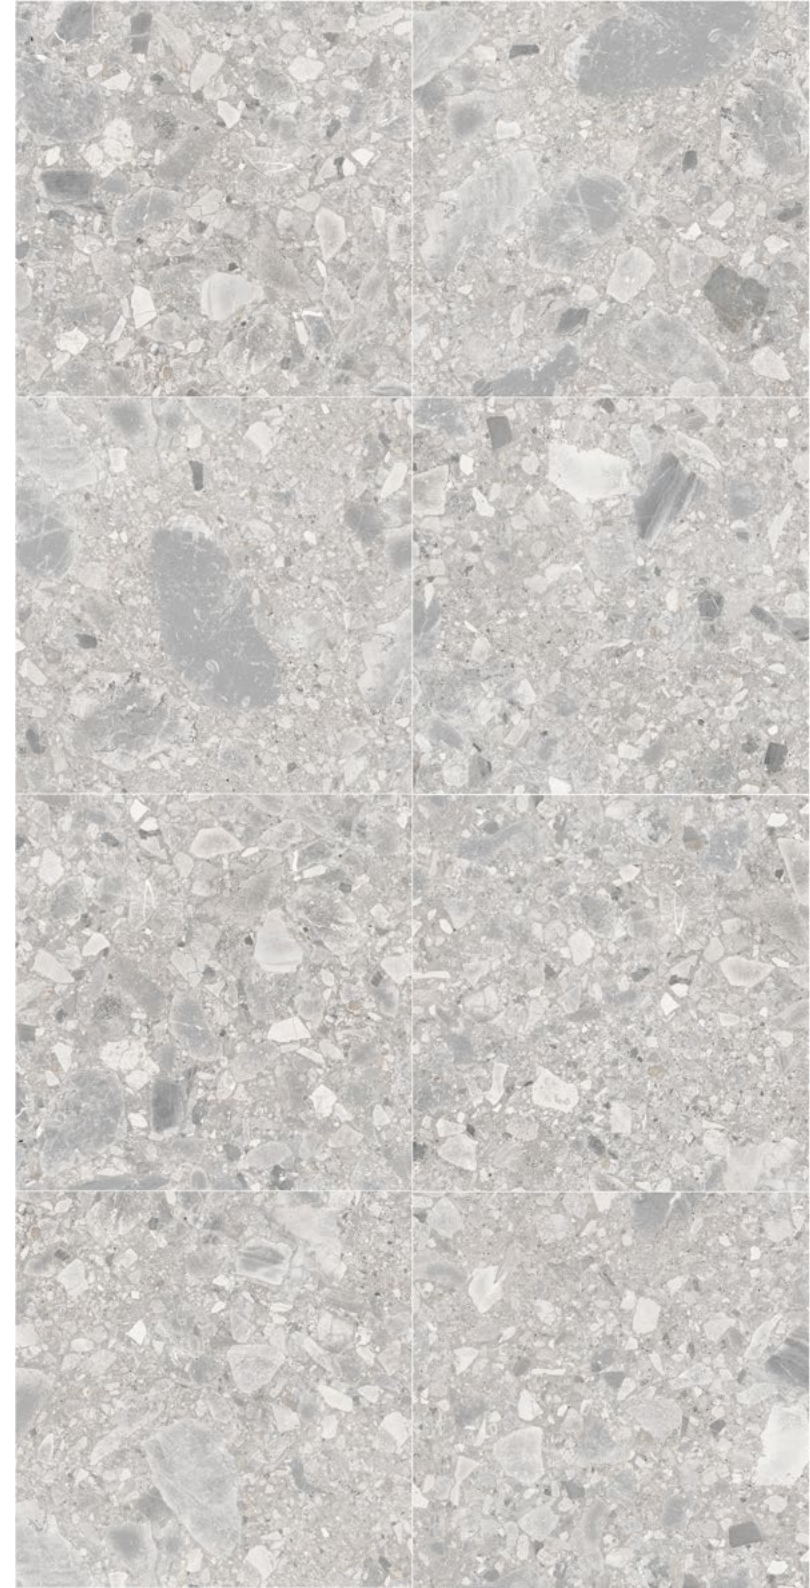

VERONA

Material:	Porcelain
Edge Type:	Rectified
Sizes:	300x600mm 600x600mm
Thickness:	9mm
Finish & Slip Rating:	Matt P5/R10
Faces:	12 Faces
Applications:	Wall, Floor, Internal, External and Commercial
Made in:	China

	pcs/box	m2/box	kg/box	box/pallet	m2/pallet	kg/pallet
300 x 600	8	1.44	31	40	57.60	1240
600 x 600	4	1.44	32	40	57.60	1280