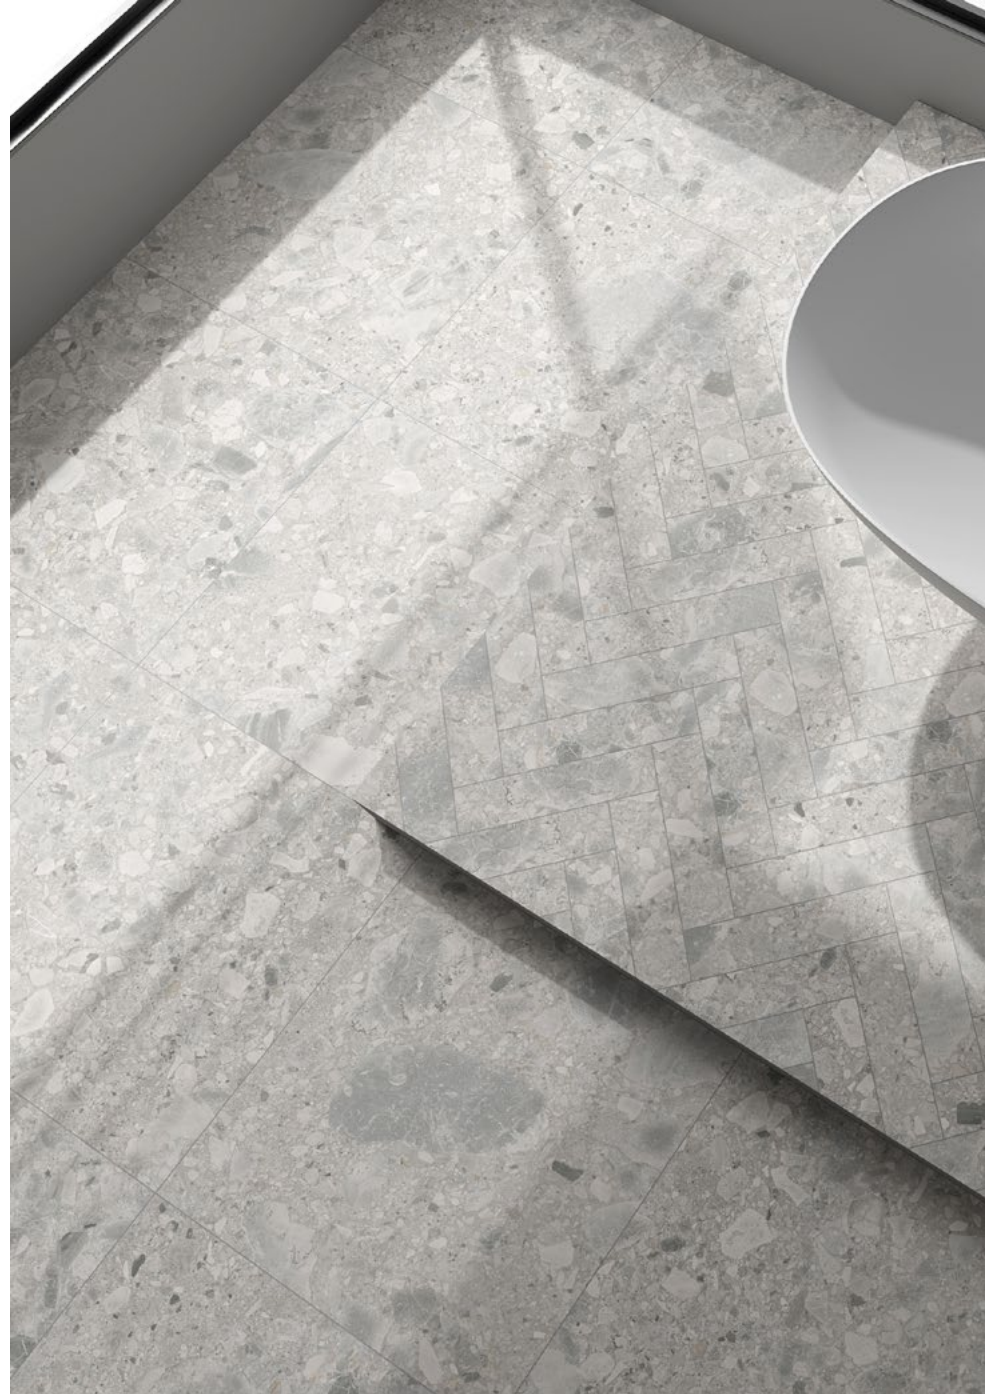

VERONA

Verona Dark Grey

Verona Charcoal

Verona White

Verona Silver

MG0001
White Matt P5/R10
600x600mm

MG0007
White Matt P5/R10
300x600mm

MG0002
Silver Matt P5/R10
600x600mm

MG0008
Silver Matt Matt P5/R10
300x600mm

MG0003
Dark Grey Matt P5/R10
600x600mm

MG0009
Dark Grey Matt P5/R10
300x600mm

MG0004
Charcoal Matt P5/R10
600x600mm

MG0010
Charcoal Matt P5/R10
300x600mm

VERONA

| | |
|-----------------------|---|
| Material: | Porcelain |
| Edge Type: | Rectified |
| Sizes: | 300x600mm 600x600mm |
| Thickness: | 9mm |
| Finish & Slip Rating: | Matt P5/R10 |
| Faces: | 12 Faces |
| Applications: | Wall, Floor, Internal, External and Commercial |
| Made in: | China |