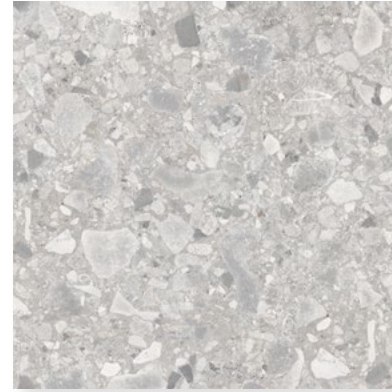

VERONA

Verona Dark Grey

Verona Charcoal

Verona White

Verona Silver

MG0001
White Matt P5/R10
600x600mm

MG0007
White Matt P5/R10
300x600mm

MG0002
Silver Matt P5/R10
600x600mm

MG0008
Silver Matt Matt P5/R10
300x600mm

MG0003
Dark Grey Matt P5/R10
600x600mm

MG0009
Dark Grey Matt P5/R10
300x600mm

MG0004
Charcoal Matt P5/R10
600x600mm

MG0010
Charcoal Matt P5/R10
300x600mm

VERONA

| | |
|-----------------------|---|
| Material: | Porcelain |
| Edge Type: | Rectified |
| Sizes: | 300x600mm 600x600mm |
| Thickness: | 9mm |
| Finish & Slip Rating: | Matt P5/R10 |
| Faces: | 12 Faces |
| Applications: | Wall, Floor, Internal, External and Commercial |
| Made in: | China |