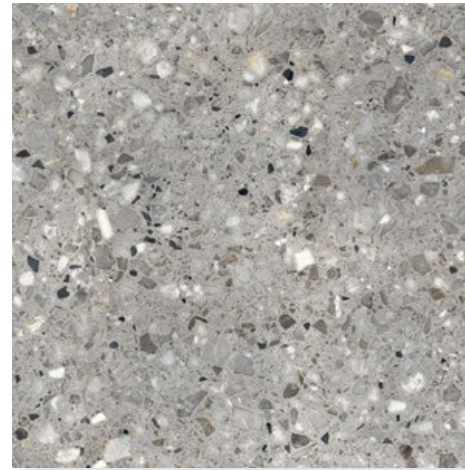

SAI0014
Taupe Polished
300x600mm

SAI0015
Taupe Polished
600x600mm

SAI0016
Taupe Rock (Non-rectified)
R11 300x600mm

SAI0017
Grigio Matt
300x600mm

SAI0019
Grigio Polished
300x600mm

SAI0020
Grigio Polished
600x600mm

SAI0021
Grigio Rock (Non-rectified)
R11 300x600mm

FRAMMENTA

Material:	Porcelain
Edge Type:	Matt & Polished: Rectified Rock: Non-rectified
Sizes:	300x600mm 600x600mm
Thickness:	10mm
Finish & Slip Rating:	Matt: R10 Polished: N/A Rock: R11
Variation Rating:	V2
Applications:	Wall, Floor, Internal, External, Commercial
Made in:	Italy