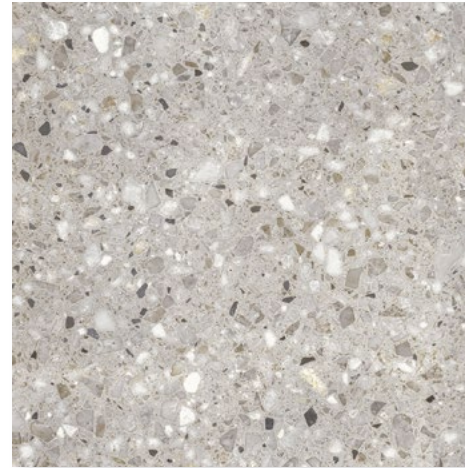

FRAMMENTA

designer
stone solutions

MADE
IN ITALY

Frammenta Bianco Rock

Frammenta Grigio Polished (Floor)

Frammenta Bianco (Wall) and Frammenta Perla (Floor)

Frammenta Taupe Polished (Floor)

SAI0002
Bianco Matt
300x600mm

SAI0004
Bianco Polished
300x600mm

SAI0005
Bianco Polished
600x600mm

SAI0006
Bianco Rock (Non-rectified)
R11 300x600mm

SAI0009
Perla Polished
300x600mm

SAI0010
Perla Polished
600x600mm

SAI0012
Taupe Matt
300x600mm

SAI0014
Taupe Polished
300x600mm

SAI0015
Taupe Polished
600x600mm

SAI0016
Taupe Rock (Non-rectified)
R11 300x600mm

SAI0017
Grigio Matt
300x600mm

SAI0019
Grigio Polished
300x600mm

SAI0020
Grigio Polished
600x600mm

SAI0021
Grigio Rock (Non-rectified)
R11 300x600mm

FRAMMENTA

Material:	Porcelain
Edge Type:	Matt & Polished: Rectified Rock: Non-rectified
Sizes:	300x600mm 600x600mm
Thickness:	10mm
Finish & Slip Rating:	Matt: R10 Polished: N/A Rock: R11
Variation Rating:	V2
Applications:	Wall, Floor, Internal, External, Commercial
Made in:	Italy