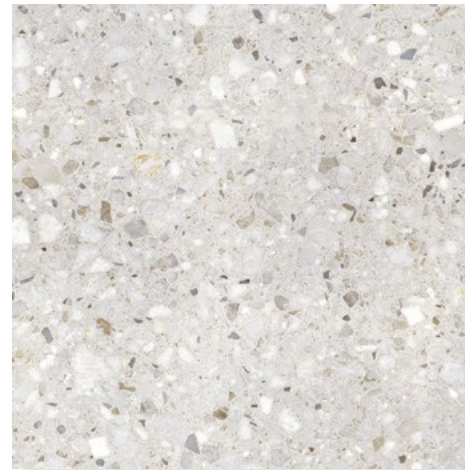

FRAMMENTA

designer
stone solutions

MADE
IN ITALY

Frammenta Bianco Rock

Frammenta Grigio Polished (Floor)

Frammenta Bianco (Wall) and Frammenta Perla (Floor)

Frammenta Taupe Polished (Floor)

SAI0002
Bianco Matt
300x600mm

SAI0004
Bianco Polished
300x600mm

SAI0005
Bianco Polished
600x600mm

SAI0006
Bianco Rock (Non-rectified)
R11 300x600mm

SAI0009
Perla Polished
300x600mm

SAI0010
Perla Polished
600x600mm

SAI0012
Taupe Matt
300x600mm

SAI0014
Taupe Polished
300x600mm

SAI0015
Taupe Polished
600x600mm

SAI0016
Taupe Rock (Non-rectified)
R11 300x600mm

SAI0017
Grigio Matt
300x600mm

SAI0019
Grigio Polished
300x600mm

SAI0020
Grigio Polished
600x600mm

SAI0021
Grigio Rock (Non-rectified)
R11 300x600mm

FRAMMENTA

Material:	Porcelain
Edge Type:	Matt & Polished: Rectified Rock: Non-rectified
Sizes:	300x600mm 600x600mm
Thickness:	10mm
Finish & Slip Rating:	Matt: R10 Polished: N/A Rock: R11
Variation Rating:	V2
Applications:	Wall, Floor, Internal, External, Commercial
Made in:	Italy