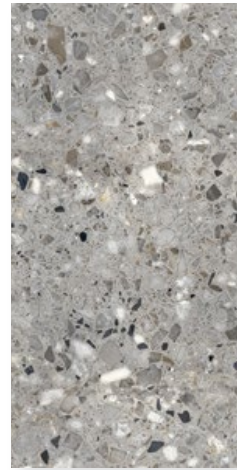

SAI0004
Bianco Polished
300x600mm

SAI0005
Bianco Polished
600x600mm

SAI0006
Bianco Rock (Non-rectified)
R11 300x600mm

SAI0009
Perla Polished
300x600mm

SAI0010
Perla Polished
600x600mm

SAI0012
Taupe Matt
300x600mm

SAI0014
Taupe Polished
300x600mm

SAI0015
Taupe Polished
600x600mm

SAI0016
Taupe Rock (Non-rectified)
R11 300x600mm

SAI0017
Grigio Matt
300x600mm

SAI0019
Grigio Polished
300x600mm

SAI0020
Grigio Polished
600x600mm

SAI0021
Grigio Rock (Non-rectified)
R11 300x600mm

FRAMMENTA

Material:	Porcelain
Edge Type:	Matt & Polished: Rectified Rock: Non-rectified
Sizes:	300x600mm 600x600mm
Thickness:	10mm
Finish & Slip Rating:	Matt: R10 Polished: N/A Rock: R11
Variation Rating:	V2
Applications:	Wall, Floor, Internal, External, Commercial
Made in:	Italy