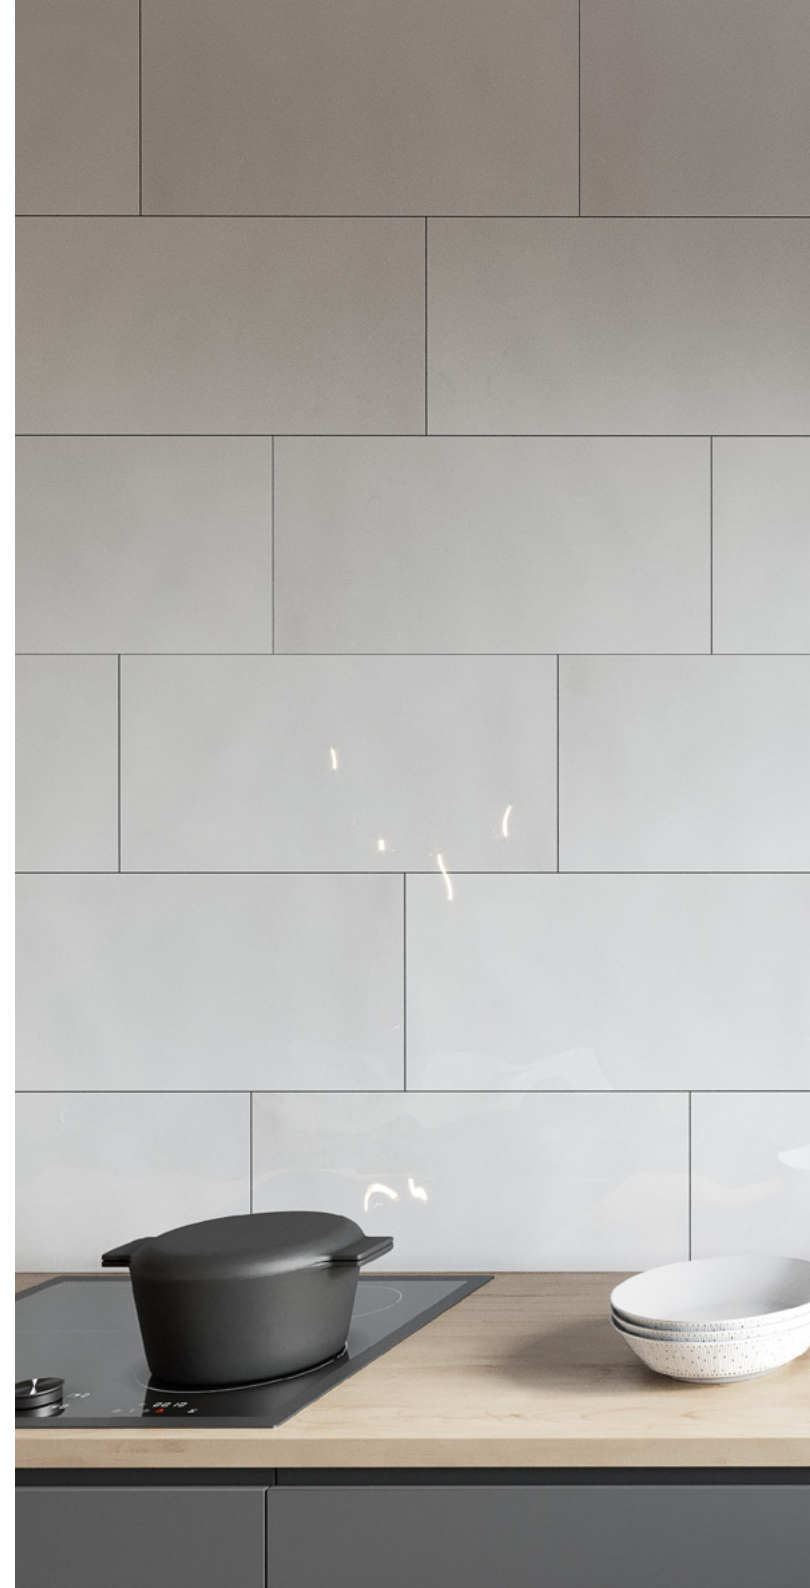

GELATO

designer
stone solutions

GELATO

BEL0013

Gelato Wavy Gloss White

Wall Tile 300x600mm

GELATO

Material: Ceramic
Edge Type: Rectified
Size: 300x600mm
Thickness: 9mm
Finishes: Gloss
Variation Rating: V1
Faces: 6 Faces
Applications: All internal wall applications
Country of Origin: China